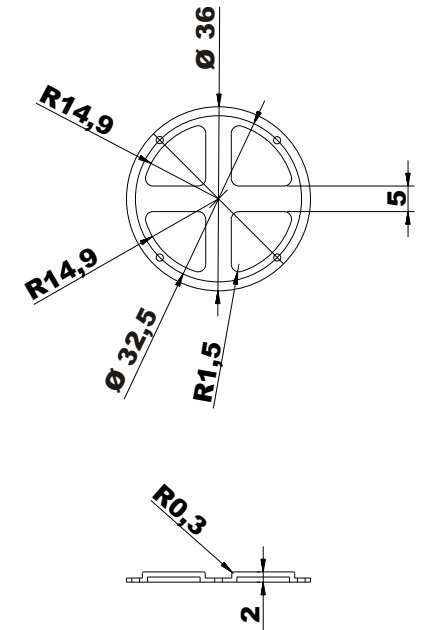

Bottom

Cover

Rubber Button

All measures are in mm

www.industrial-enclosures.com

Expression:

**Industrial enclosure
order code:**

GH02KS098/050-04

GH02KS098/060-04

Maße
in
mm

A