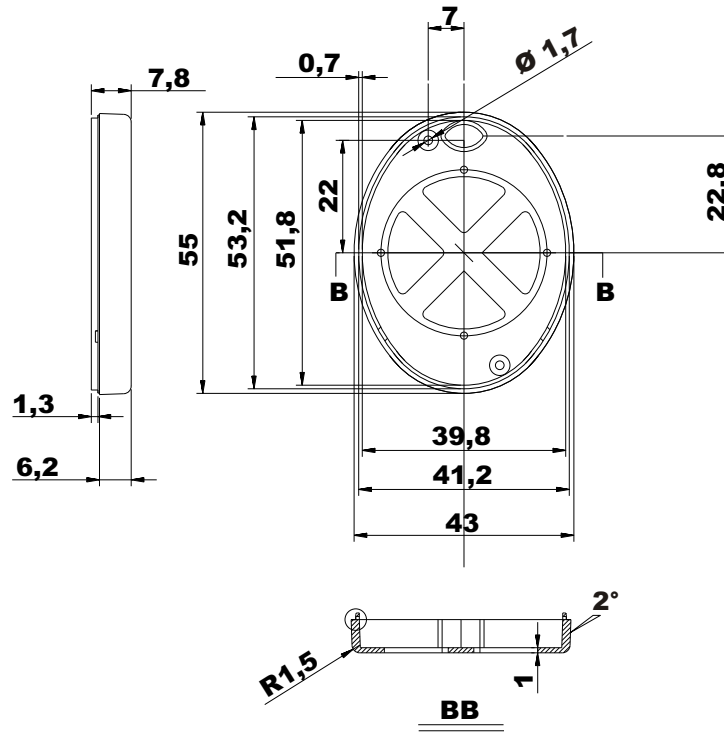

Bottom

Cover

Rubber Button

All measures are in mm

www.industrial-enclosures.com

Expression:

**Industrial enclosure
order code:**

GH02KS098/050-04

GH02KS098/060-04

Maße
in
mm

A