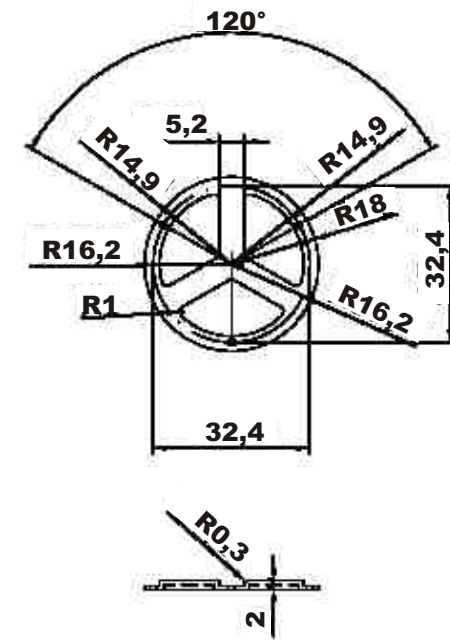

**Bottom**

**Cover**

**Rubber Button**

All measures are in mm

[www.industrial-enclosures.com](http://www.industrial-enclosures.com)

**Expression:**

**Industrial enclosure  
order code:**

**GH02KS098/050-03**

**GH02KS098/060-03**

Masse  
in  
mm

A