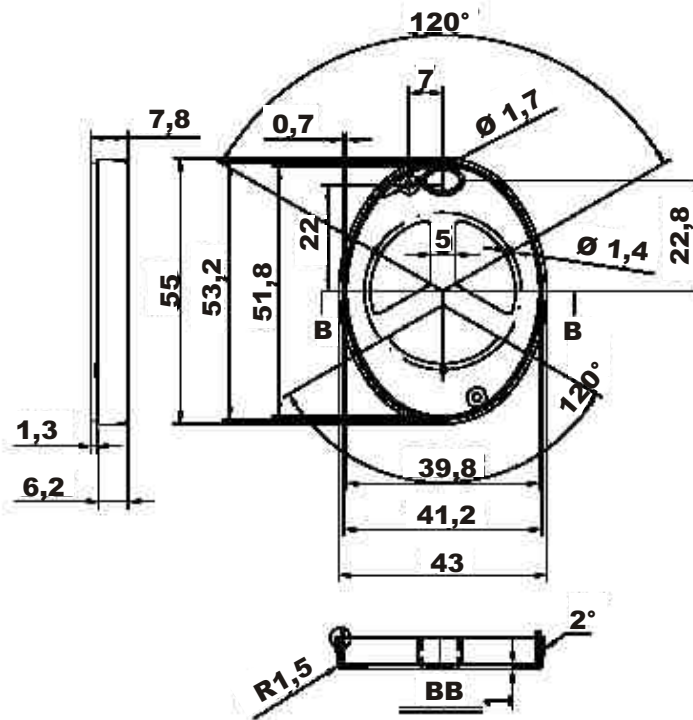

**Bottom**

**Cover**

**Rubber Button**

All measures are in mm

[www.industrial-enclosures.com](http://www.industrial-enclosures.com)

**Expression:**

**Industrial enclosure  
order code:**

**GH02KS098/050-03**

**GH02KS098/060-03**

Masse  
in  
mm

A