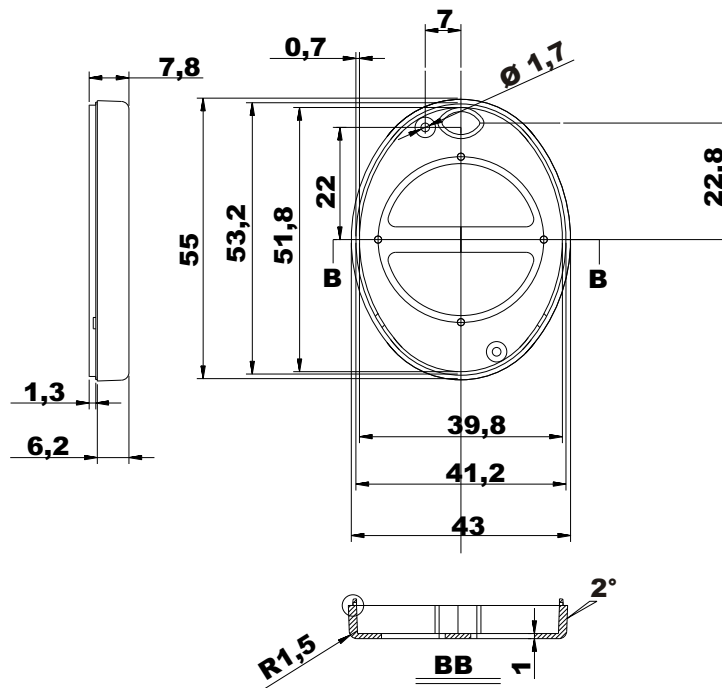

**Bottom**

**Cover**

**Rubber Button**

All measures are in mm

[www.industrial-enclosures.com](http://www.industrial-enclosures.com)

**Expression:**  
**Industrial enclosure**  
**order code:**  
 GH02KS098/050-02  
 GH02KS098/060-02

Maße  
in  
mm

A