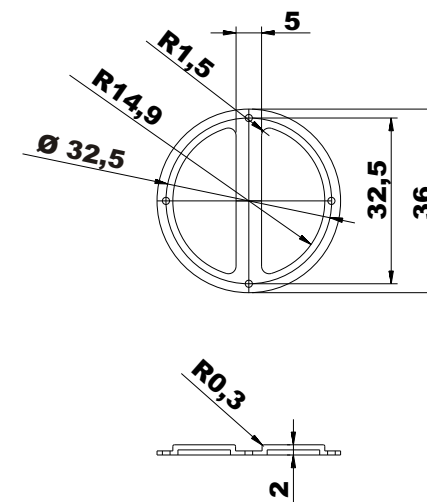

**Bottom**

**Cover**

**Rubber Button**

All measures are in mm

[www.industrial-enclosures.com](http://www.industrial-enclosures.com)

**Expression:**  
**Industrial enclosure**  
**order code:**  
 GH02KS098/050-02  
 GH02KS098/060-02

Maße  
in  
mm

A