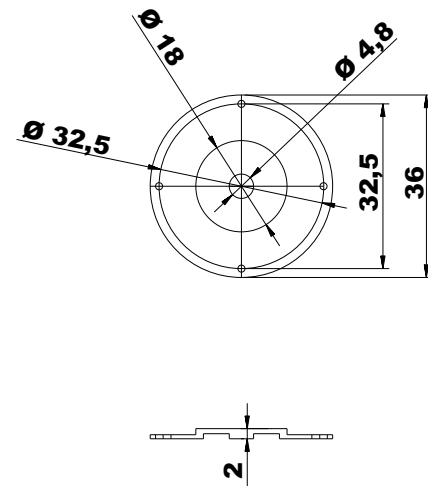

**Bottom**

**Cover**

**Rubber Button**

All measures are in mm

[www.industrial-enclosures.com](http://www.industrial-enclosures.com)

**Expression:**

**Industrial enclosure  
order code:**

**GH02KS098/050-01**

**GH02KS098/060-01**

Maße  
in  
mm

A