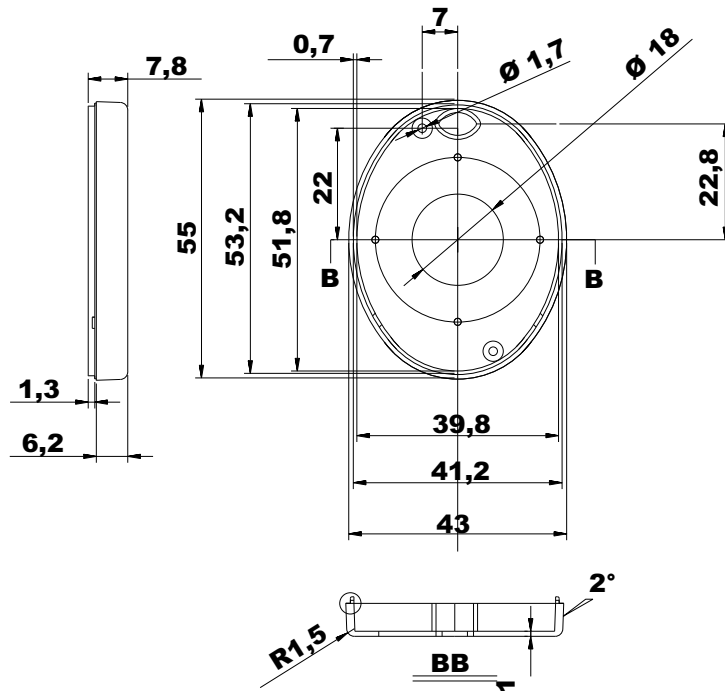

**Bottom**

**Cover**

**Rubber Button**

All measures are in mm

[www.industrial-enclosures.com](http://www.industrial-enclosures.com)

**Expression:**

**Industrial enclosure  
order code:**

**GH02KS098/050-01**

**GH02KS098/060-01**

Maße  
in  
mm

A