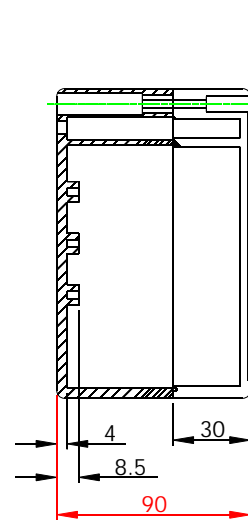

Bottom / base part

Cover / top part

A-A

GH02KS022/050: Polycarbonate, light grey
 GH02KS022/240: Polycarbonate, light grey (with transparent lid)
 GH02KS022/440: ABS, dark grey
 Dimensions are in mm

expression:
 Industrial enclosure

Maße
 in
 mm

Article-number:
 GH02KS022/050
 GH02KS022/240
 GH02KS022/440

A