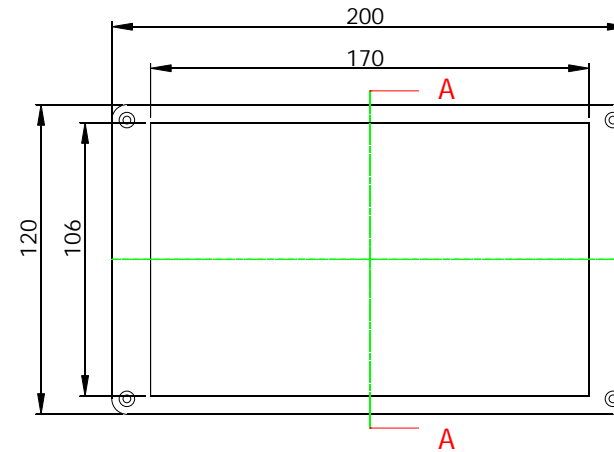

Bottom / base part

Cover / top part

A-A

GH02KS022/050: Polycarbonate, light grey
 GH02KS022/240: Polycarbonate, light grey (with transparent lid)
 GH02KS022/440: ABS, dark grey
 Dimensions are in mm

expression:
 Industrial enclosure

Maße
 in
 mm

Article-number:
 GH02KS022/050
 GH02KS022/240
 GH02KS022/440

A