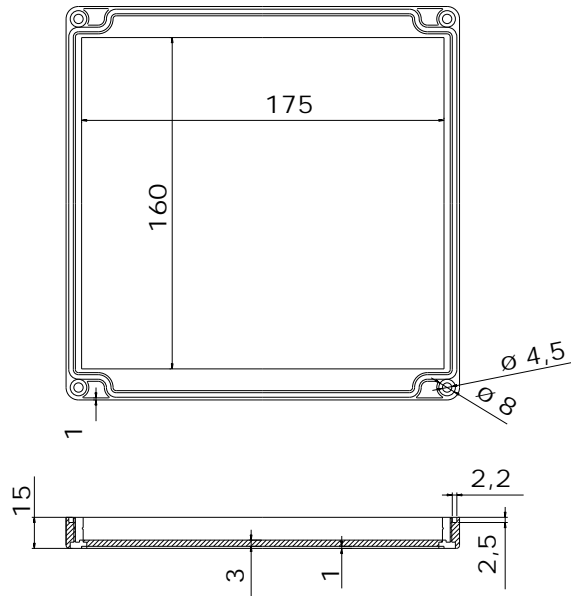

bottom / base part

cover / top part

view over all

GH02KS022/045: Polycarbonate, light grey
 GH02KS022/235: Polycarbonate, light grey (with transparent lid)
 GH02KS022/435: ABS, dark grey
 Dimensions are in mm

Maße
 in
 mm

A