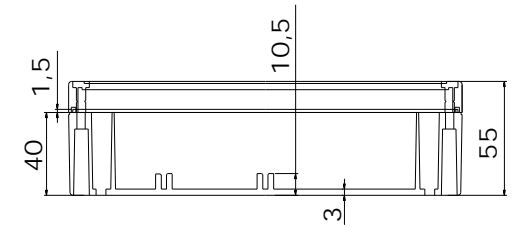

bottom / base part

cover / top part

view over all

GH02KS022/045: Polycarbonate, light grey
 GH02KS022/235: Polycarbonate, light grey (with transparent lid)
 GH02KS022/435: ABS, dark grey
 Dimensions are in mm

Maße
 in
 mm

A