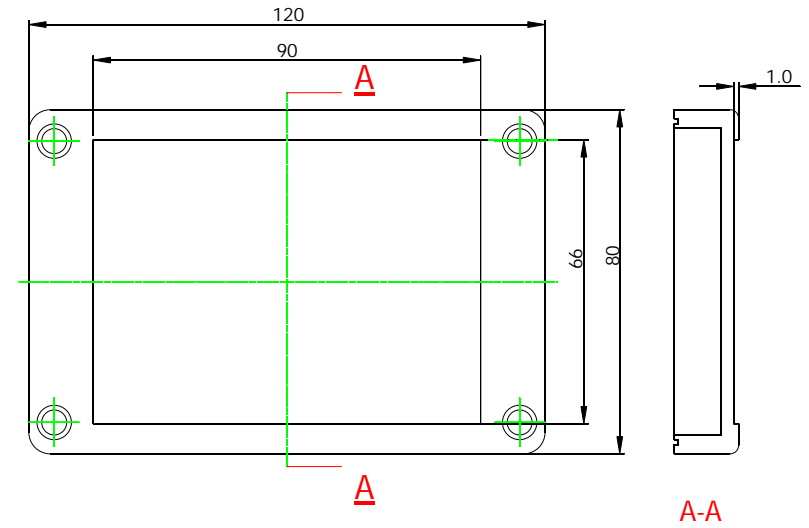

Bottom / base part

Cover / top part

GH02KS022/040: Polycarbonate, light grey
 GH02KS022/230: Polycarbonate, light grey (with transparent lid)
 GH02KS022/430: ABS, dark grey
 Dimensions are in mm

RICHARD WÖHR
 GMBH
 Gräfenau 58-60
 D-75339 Höfen / Enz
 Telefon (07081) 9540-0
 Telefax (07081) 9540-90
 Richard@WoehrGmbh.de
 www.WoehrGmbh.de

expression:
Industrial enclosure
Article-number:
 GH02KS022/040
 GH02KS022/230
 GH02KS022/430

Maße
 in
 mm