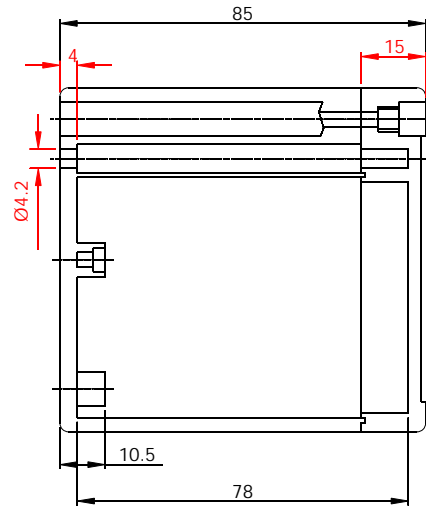

Bottom / base part

Cover / top part

GH02KS022/040: Polycarbonate, light grey
 GH02KS022/230: Polycarbonate, light grey (with transparent lid)
 GH02KS022/430: ABS, dark grey
 Dimensions are in mm

RICHARD WÖHR
 GMBH
 Gräfenau 58-60
 D-75339 Höfen / Enz
 Telefon (07081) 9540-0
 Telefax (07081) 9540-90
 Richard@WoehrGmbh.de
 www.WoehrGmbh.de

expression:
Industrial enclosure
Article-number:
 GH02KS022/040
 GH02KS022/230
 GH02KS022/430

Maße
 in
 mm